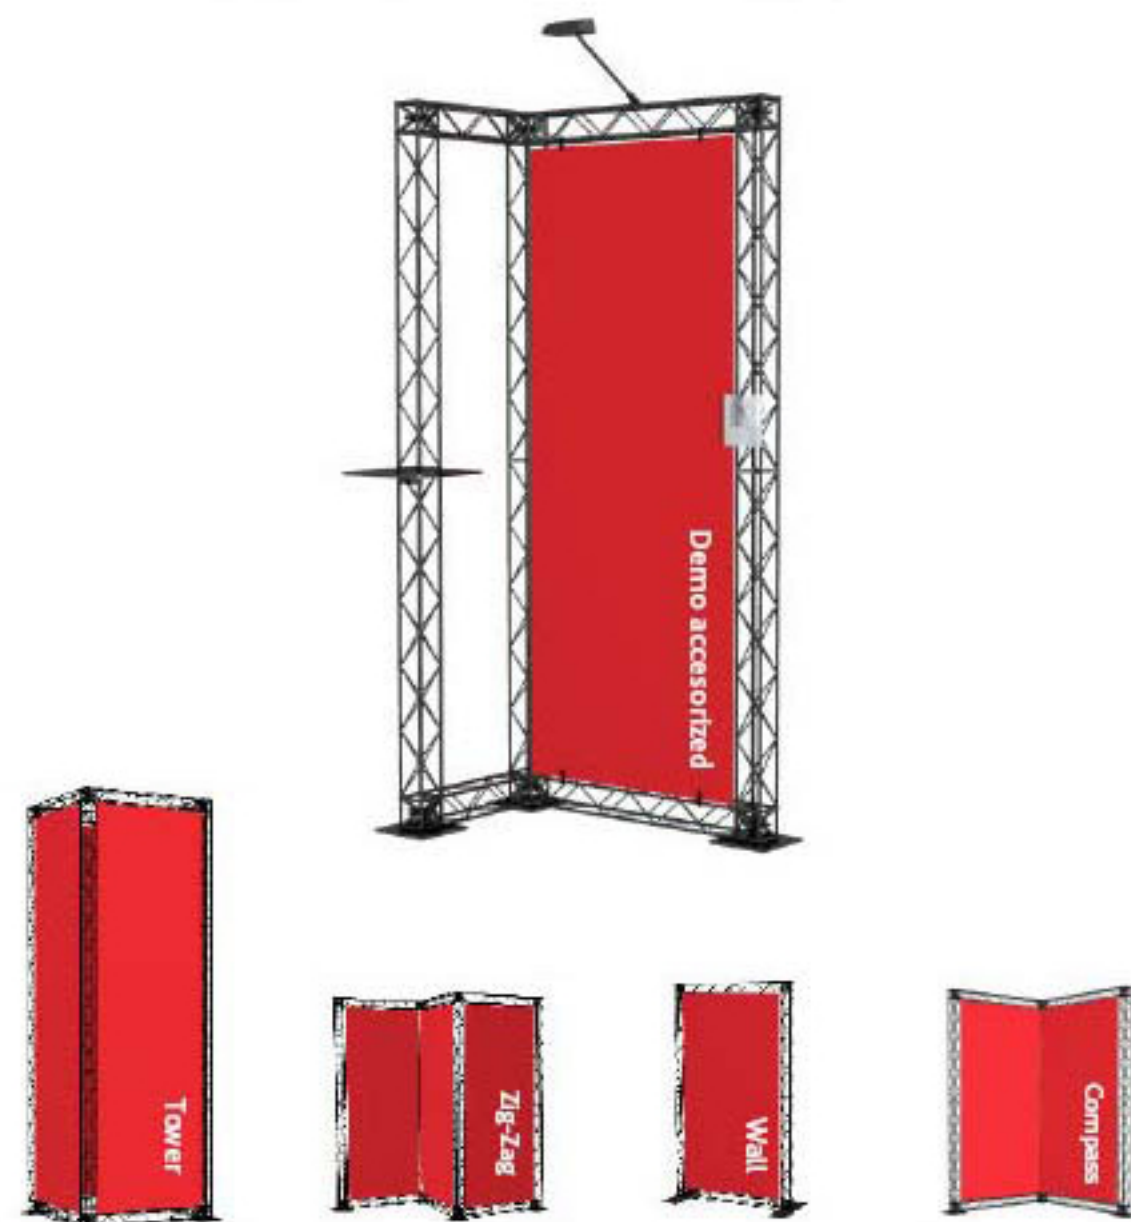

Standard displays

In need of a standard solution?

Build a tower, a wall, a zig zag wall or even our demo standard display.
You decide the size of your display - It's easy like toys!

Exhibitions

Exhibit your own way!

Our various sizes in modules gives you endless possibilities to build an exhibition that fits your needs.

Re-useable - Easy to build - Requires no tools

Events

Our truss system is very usefull for events, such as sport competitions and product events - small or large.