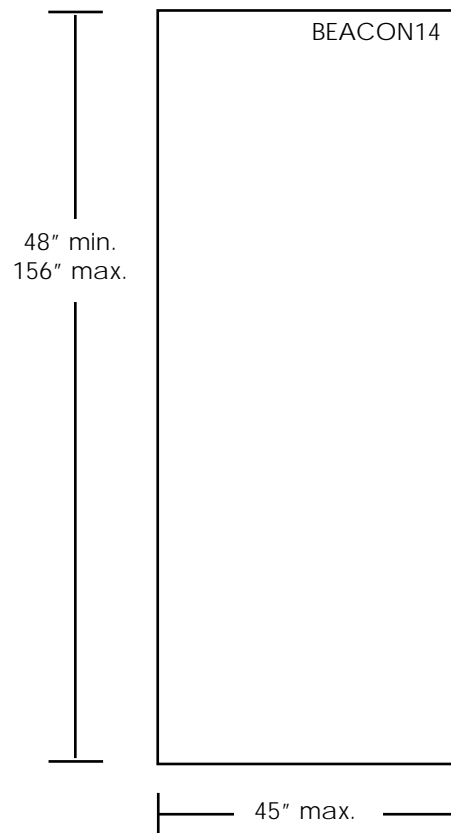

Bamboo LiteBanner (Size 31")

Beacon

Scrolling Banner

Add 1" bottom bleed
for Scrolling Banner

Outdoor X-Ban

NB: No extra bottom bleed necessary for Bamboo LiteBanner, Outdoor X-Ban and Beacon banner stands

Send artwork via
CD-ROM, DVD, FTP

Ftp site information
ftp://209.172.40.10/
username: systems
password: displays

Please contact sales@pop-displays.com or call 1-888-POP-IT-UP when transferring files to ftp site

Graphic specifications

Use CMYK color profile.

Tiff files without layers are preferred. High-resolution .pdf, .ai or .psd files are also accepted.

Supply all fonts or convert text to outlines if supplying .ai or .psd files.

Artwork should be a minimum of 100 dpi at 100% print size.

If color matching is critical, please provide us with specific PMS colors or a spot color. Additional color matching charges may apply.

Color matching can not be guaranteed.