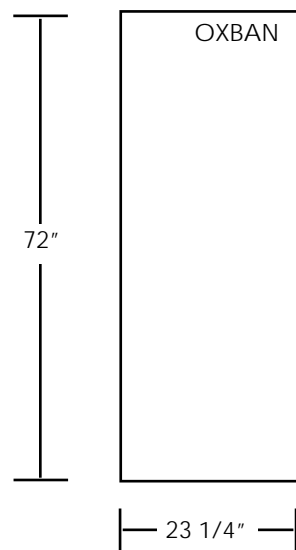

Outdoor X-Ban

NB: No extra bottom bleed necessary for Bamboo LiteBanner, Outdoor X-Ban and Beacon banner stands

Send artwork via
CD-ROM, DVD, FTP

Ftp site information
ftp://209.172.40.10/
username: systems
password: displays

Please contact sales@pop-displays.com or call 1-888-POP-IT-UP when transferring files to ftp site

Graphic specifications

Use CMYK color profile.

Tiff files without layers are preferred. High-resolution .pdf, .ai or .psd files are also accepted.

Supply all fonts or convert text to outlines if supplying .ai or .psd files.

Artwork should be a minimum of 100 dpi at 100% print size.

If color matching is critical, please provide us with specific PMS colors or a spot color. Additional color matching charges may apply.

Color matching can not be guaranteed.