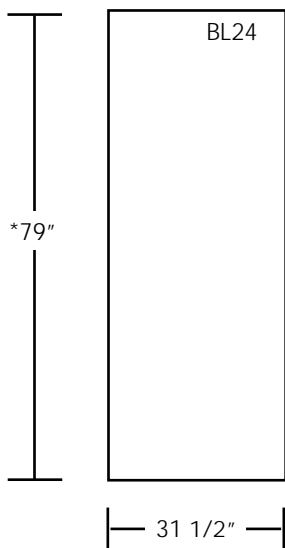

## LiteBanner (Sizes 23", 33", 39", 47")

\* Telescopic pole min. height: 60"

## Indoor X-Ban (Size 31")

\* Min. height: 66"

## Tripod (Size 39" max. x 108" max.)

\* Telescopic pole min. height: 40"

Send artwork via  
CD-ROM, DVD, FTP

Ftp site information  
ftp://209.172.40.10/  
username: systems  
password: displays

Please contact [sales@pop-displays.com](mailto:sales@pop-displays.com) or call 1-888-POP-IT-UP when transferring files to ftp site

## Bamboo LiteBanner (Size 31")