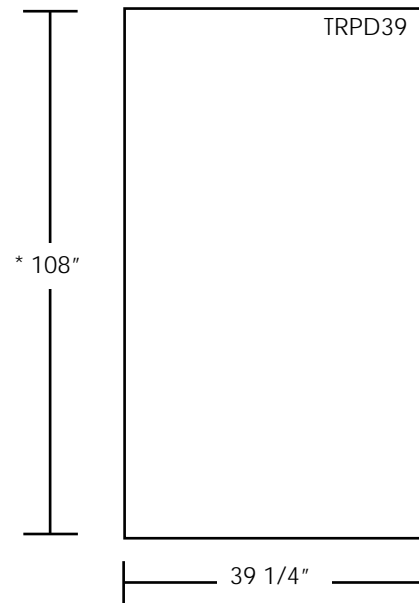

## LiteBanner (Sizes 23", 33", 39", 47")

\* Telescopic pole min. height: 60"

## Indoor X-Ban (Size 31")

\* Min. height: 66"

## Tripod (Size 39" max. x 108" max.)

\* Telescopic pole min. height: 40"

Send artwork via  
CD-ROM, DVD, FTP

Ftp site information  
ftp://209.172.40.10/  
username: systems  
password: displays

Please contact [sales@pop-displays.com](mailto:sales@pop-displays.com) or call 1-888-POP-IT-UP when transferring files to ftp site

## Bamboo LiteBanner (Size 31")