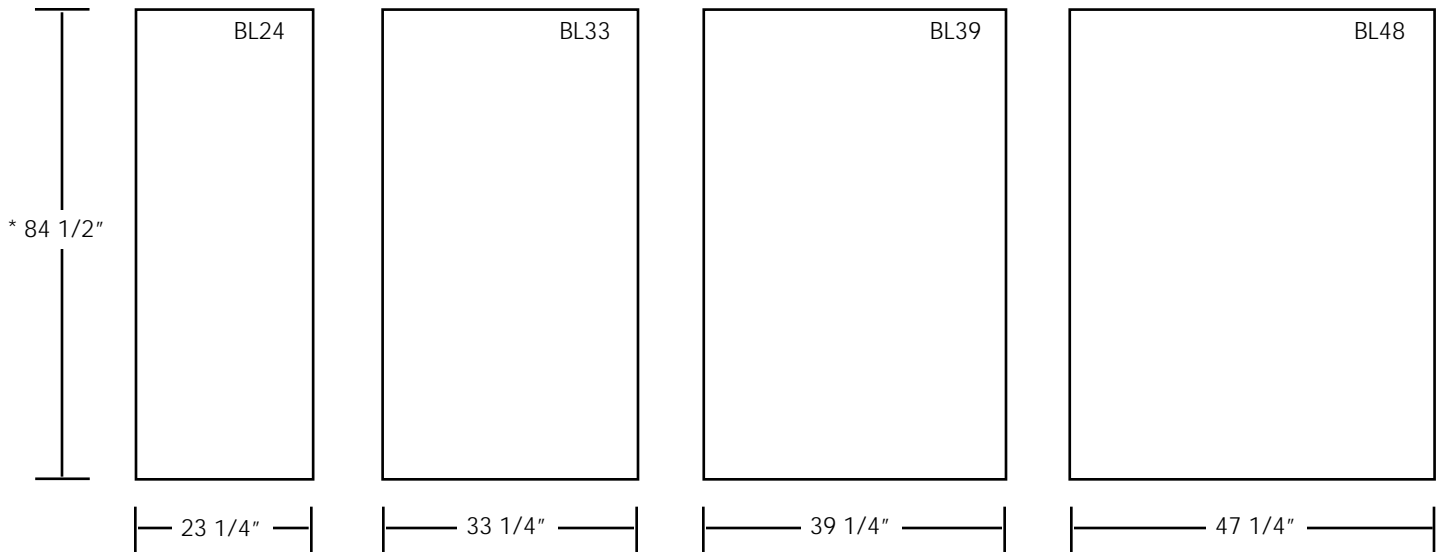

## LiteBanner (Sizes 23", 33", 39", 47")

\* Telescopic pole min. height: 60"

## Indoor X-Ban (Size 31")

\* Min. height: 66"

## Tripod (Size 39" max. x 108" max.)

\* Telescopic pole min. height: 40"

Send artwork via  
CD-ROM, DVD, FTP

Ftp site information  
ftp://209.172.40.10/  
username: systems  
password: displays

Please contact [sales@pop-displays.com](mailto:sales@pop-displays.com) or call 1-888-POP-IT-UP when transferring files to ftp site

## Bamboo LiteBanner (Size 31")