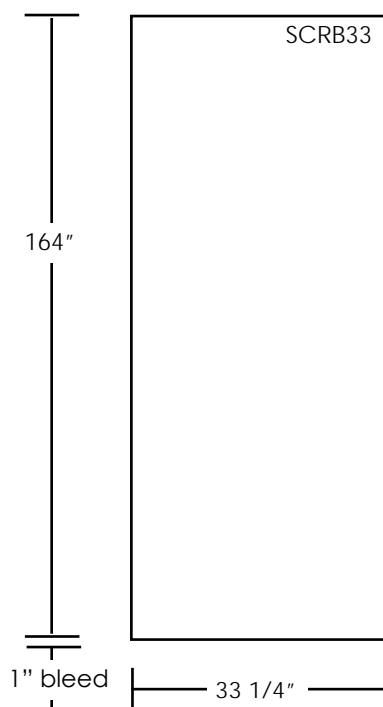

Scrolling Banner

Add 1" bottom bleed
for Scrolling Banner